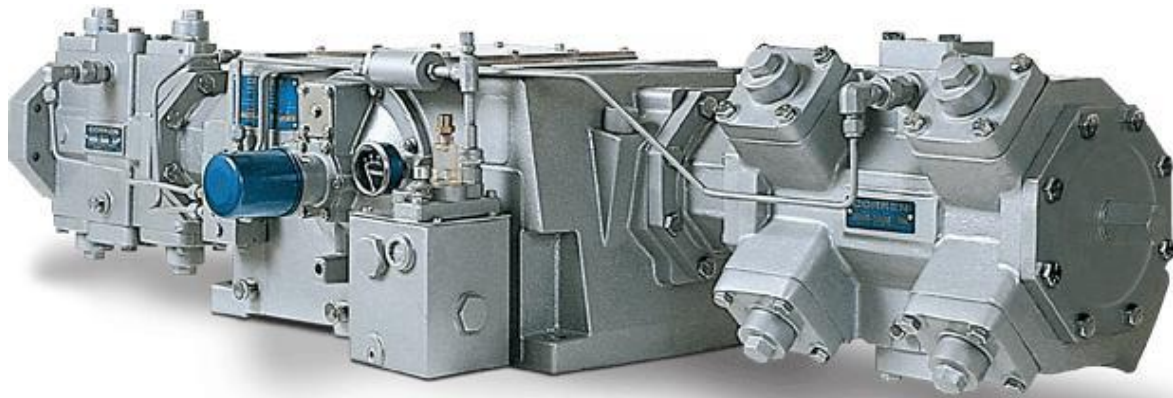

ASA Co.

Air Instrument Compressor Package

ways of communication

www.asacomp.ir

info@asacomp.ir

Tel: (+9821)46871471-4, 46877563

Fax: (+9821) 66048041, 46877223

Oil Free Reciprocating Compressor

Capacity: 10-12 $\frac{Nm^3}{min}$

Out Pressure: 12 Bar(g)

Electromotor Power: MAX 90 Kw

Fluid Type: Air Instrumentation

**Electrical panel with inverter or soft starter or
contactor relay**

Control panel: Siemens plc 1200 or plc 1500

**Air Instrumentation: Equipped with indicator switch
and transmitter and HMI**