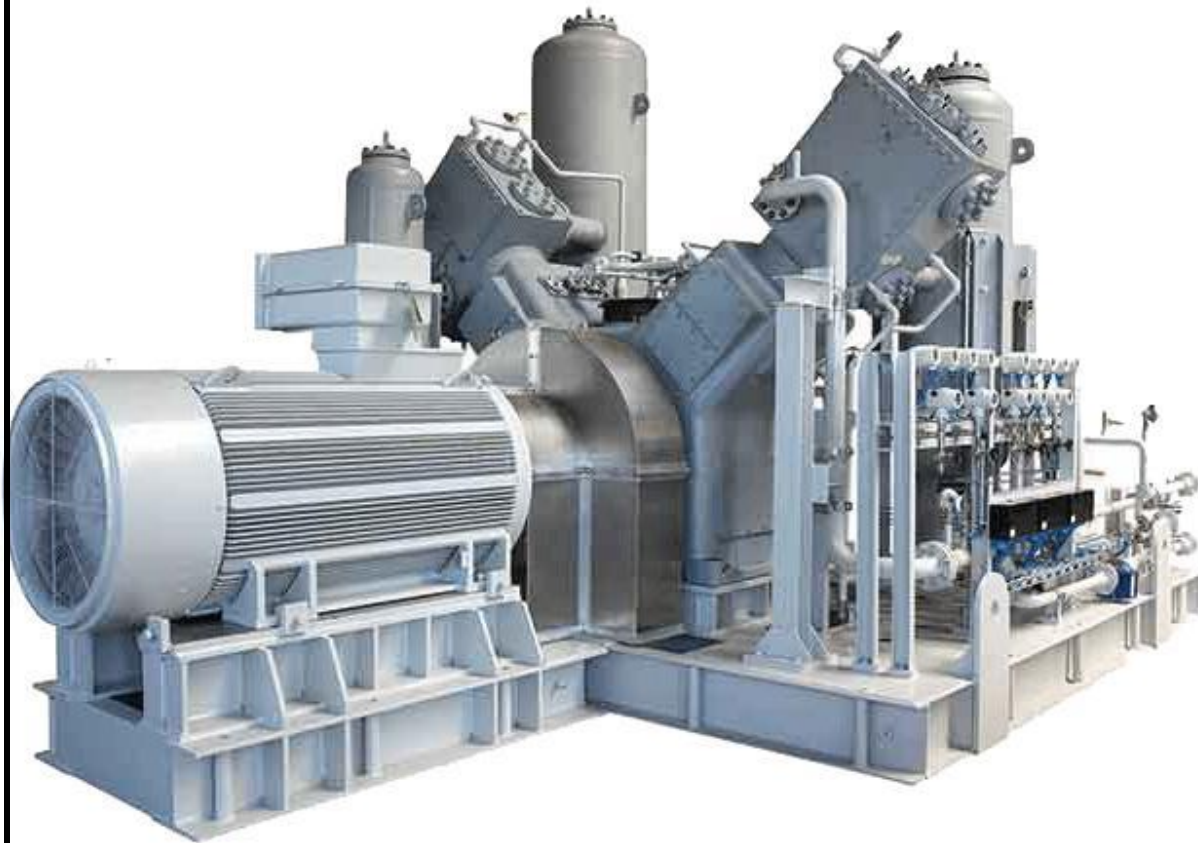

**Electrical panel with inverter or soft starter or
contactor relay**

Control panel: Siemens plc 1200 or plc 1500

**Air Instrumentation: Equipped with indicator switch
and transmitter and HMI**

ASA Co.

Air Instrument Compressor Package