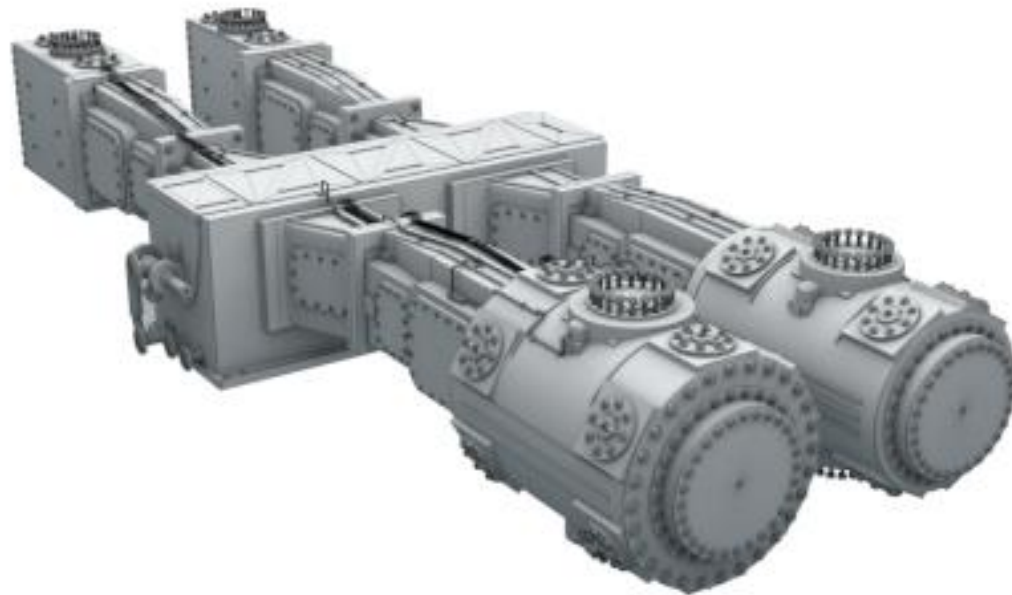

Control panel: Siemens plc 1200 or plc 1500

**Air Instrumentation: Equipped with indicator
switch and transmitter and HMI**

ASA Co.

Process Gas Compressor Package

ways of communication

www.asacomp.ir

info@asacomp.ir