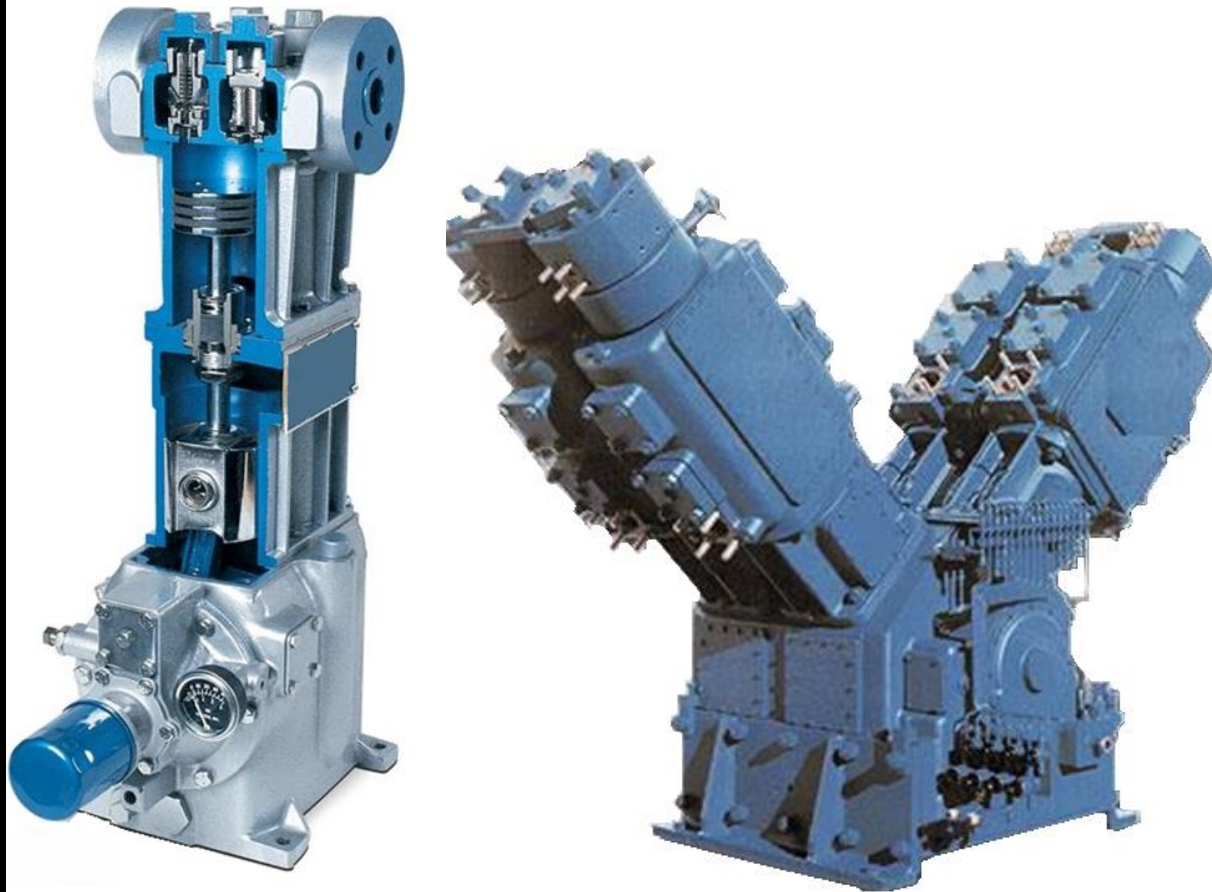

ASA Co.

Air Instrument Compressor Package

ways of communication

www.asacomp.ir

info@asacomp.ir

Tel: (+9821)46871471-4, 46877563

Fax: (+9821) 66048041, 46877223

Oil Free Reciprocating Compressor

Capacity: 1-2 $\frac{Nm^3}{min}$

Out Pressure: 12 Bar(g)

Electromotor Power: MAX 20 Kw

Fluid Type: Air Instrumentation

Electrical panel with inverter or soft starter or
contactor relay

Control panel: Siemens plc 1200 or plc 1500

Air Instrumentation: Equipped with indicator switch
and transmitter and HMI